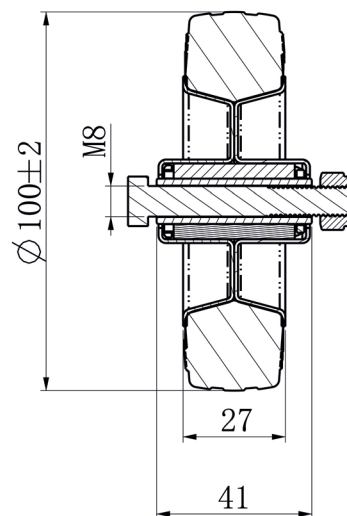

100SWS4R0N

WHEEL Ø 100 MM SERIES SWS4 ROLLER BEARING

CASCOO Europe GmbH

Lütke Haar 15 • 59602 Rüthen • Germany
+49 2952 - 970629-0
info@cascoo.eu • www.cascoo.eu